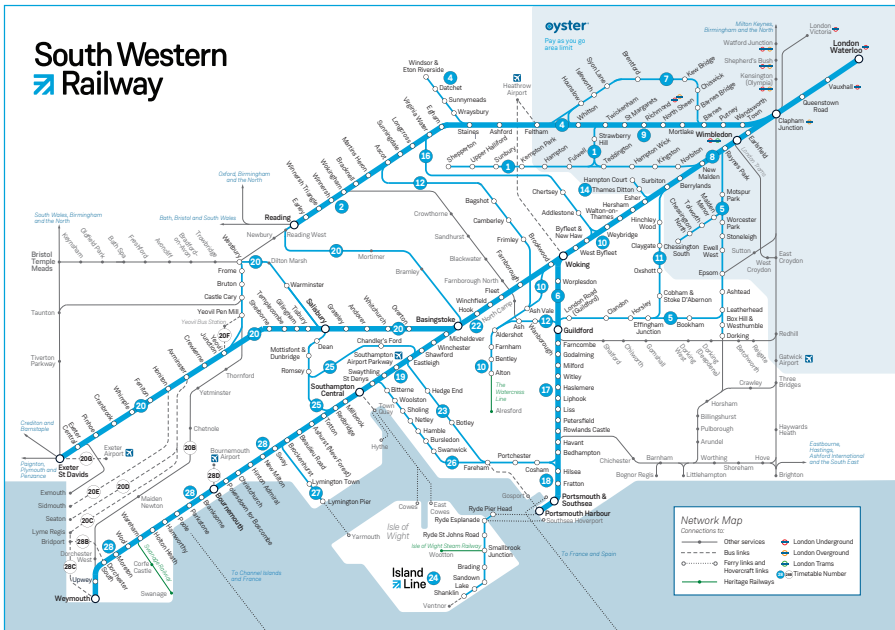

To find out more about Automated Delay Repay, visit: **southwesternrailway.com/contact-and-help/refunds-and-compensation/delay-repay/automated-delay-repay**.

The Community Train

Stations: Chessington South, Chessington North, Tolworth, Malden Manor, Motspur Park, Raynes Park, New Malden, Berrylands and Surbiton.

A new CRP that covers the Chessington line.

South Western Railway

Changing trains

Most journeys shown in this timetable are direct trains, shown in **bold type**. However, you may be able to make other journeys or reach your destination more quickly by changing trains. To help you find these alternative trains, we show them in *light italic type*. A letter against the time will show where you need to change trains – please check the ‘Notes’ section for an explanation of these letters.