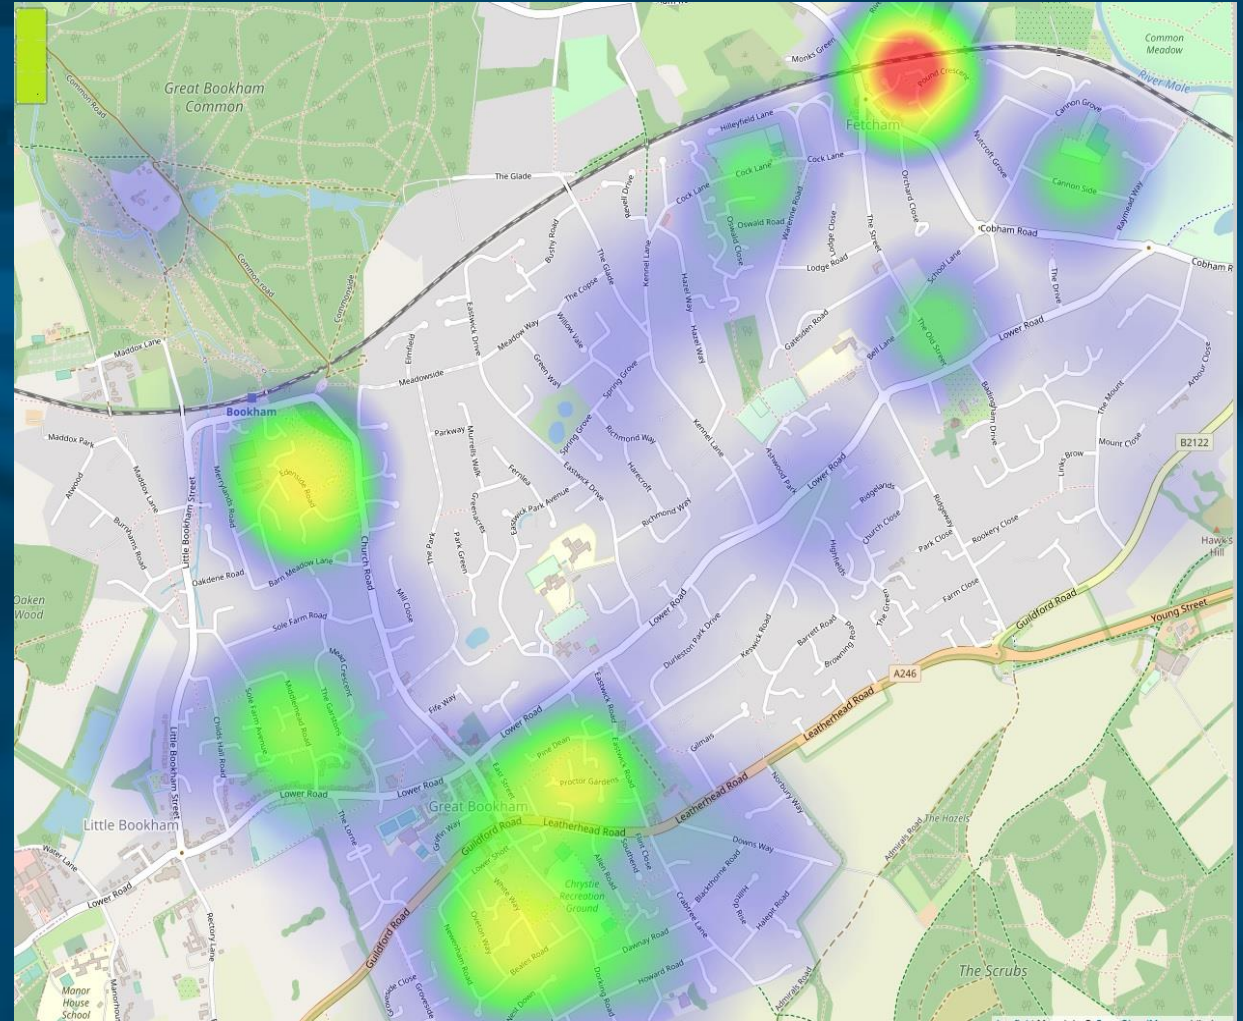

ASB – Bookham and Fetcham Aug22 – Jul23

ASB MVBFB ONE YEAR AUG 22 TO JUL 23	
Row Labels	Count of Detail
ROWDY BEHAVIOUR	49
NUISANCE NEIGHBOURS	28
VEHICLE NUISANCE	21
ABANDONED VEHICLE	9
ROWDY BEHAVIOUR PERSONAL	6
NOISE	6
MAL COMMS	4
LITTERING / DRUGS PARAPHERNALIA	2
TRESPASS	1
FIREWORKS	1
Grand Total	127

Crime – Bookham and Fetcham Aug22 – Jul23

ASB – Bookham and Fetcham Aug22 – Jul23

Questions...

A blue-tinted photograph of a police car's roof. A long, rectangular sign with the word "POLICE" in white capital letters is mounted on the roof. The background is blurred, showing the interior of the car and some equipment.