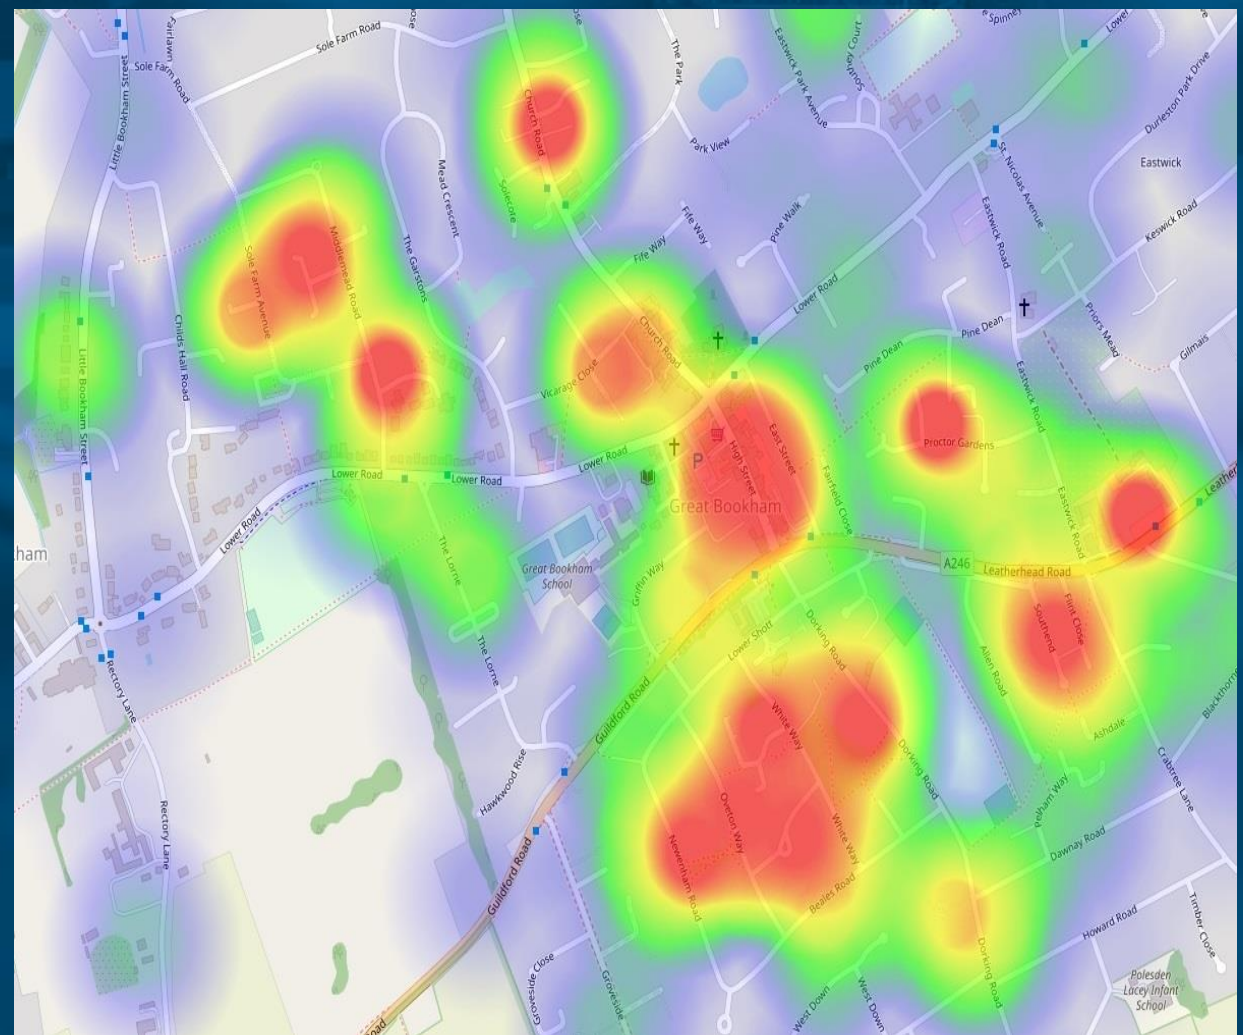

Crime – Bookham and Fetcham Aug22 – Jul23