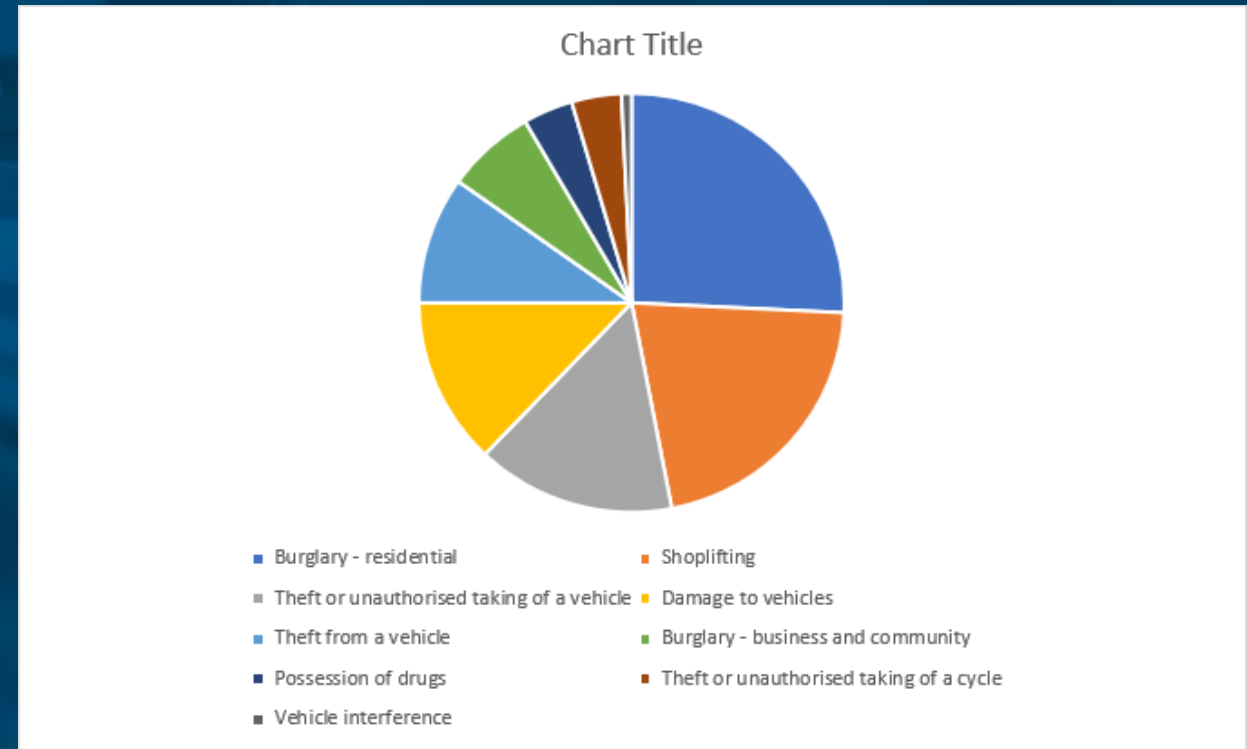

Mole Valley Borough Priorities 2023

- Protect those most vulnerable in our communities
- Reduce Anti-Social Behaviour (ASB)
- Reduce Burglaries
- Reduce Vehicle Crime
- Reduce Rural Crime
- VAWG – Violence against Women and Girls

FORCE COMMITMENTS

OUR COMMUNITIES

PREVENT Crime

PURSUE Offenders

PROTECT Our Communities

Total Crimes – Bookham and Fetcham Aug22 – Jul23

SELECTED CRIMES MVBF PERIOD 1 AUG 22 TO JAN 23 PERIOD 2 FEB 23 TO JULY 23			
Count of Type	Column Labels		
Row Labels	1	2	Grand Total
Burglary - residential	24	10	34
Shoplifting	5	23	28
Theft or unauthorised taking of a vehicle	7	13	20
Damage to vehicles	4	13	17
Theft from a vehicle	6	7	13
Burglary - business and community	5	4	9
Possession of drugs	3	2	5
Theft or unauthorised taking of a cycle	2	3	5
Vehicle interference	1		1
Grand Total	57	75	132

ASB – Bookham and Fetcham Aug22 – Jul23

ASB MVBFB ONE YEAR AUG 22 TO JUL 23	
Row Labels	Count of Detail
ROWDY BEHAVIOUR	49
NUISANCE NEIGHBOURS	28
VEHICLE NUISANCE	21
ABANDONED VEHICLE	9
ROWDY BEHAVIOUR PERSONAL	6
NOISE	6
MAL COMMS	4
LITTERING / DRUGS PARAPHERNALIA	2
TRESPASS	1
FIREWORKS	1
Grand Total	127

Crime – Bookham and Fetcham Aug22 – Jul23

ASB – Bookham and Fetcham Aug22 – Jul23

Questions...

A blue-tinted photograph of a police car's roof. A long, rectangular sign with the word "POLICE" in white capital letters is mounted on the roof. The background is blurred, showing the interior of the car and some equipment.