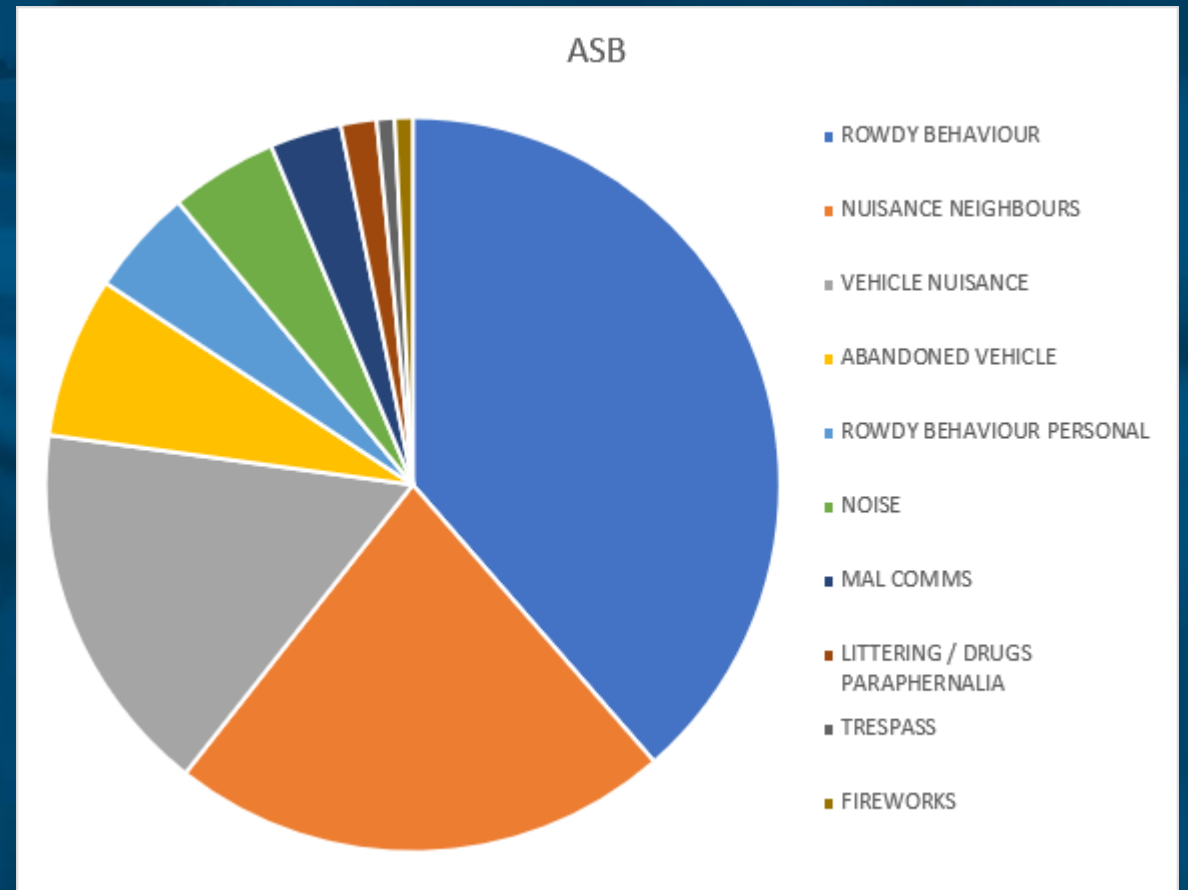

Mole Valley Borough Priorities 2023

- Protect those most vulnerable in our communities
- Reduce Anti-Social Behaviour (ASB)
- Reduce Burglaries
- Reduce Vehicle Crime
- Reduce Rural Crime
- VAWG – Violence against Women and Girls

FORCE COMMITMENTS

OUR COMMUNITIES

PREVENT Crime

PURSUE Offenders

PROTECT Our Communities

Total Crimes – Bookham and Fetcham Aug22 – Jul23

SELECTED CRIMES MVBF PERIOD 1 AUG 22 TO JAN 23 PERIOD 2 FEB 23 TO JULY 23			
Count of Type	Column Labels		
Row Labels	1	2	Grand Total
Burglary - residential	24	10	34
Shoplifting	5	23	28
Theft or unauthorised taking of a vehicle	7	13	20
Damage to vehicles	4	13	17
Theft from a vehicle	6	7	13
Burglary - business and community	5	4	9
Possession of drugs	3	2	5
Theft or unauthorised taking of a cycle	2	3	5
Vehicle interference	1		1
Grand Total	57	75	132

ASB – Bookham and Fetcham Aug22 – Jul23

ASB MVBFB ONE YEAR AUG 22 TO JUL 23	
Row Labels	Count of Detail
ROWDY BEHAVIOUR	49
NUISANCE NEIGHBOURS	28
VEHICLE NUISANCE	21
ABANDONED VEHICLE	9
ROWDY BEHAVIOUR PERSONAL	6
NOISE	6
MAL COMMS	4
LITTERING / DRUGS PARAPHERNALIA	2
TRESPASS	1
FIREWORKS	1
Grand Total	127

Crime – Bookham and Fetcham Aug22 – Jul23

ASB – Bookham and Fetcham Aug22 – Jul23

Questions...

A blue-tinted photograph of a police car's roof. A long, rectangular sign with the word "POLICE" in white capital letters is mounted on the roof. The background is blurred, showing the interior of the car and some equipment.