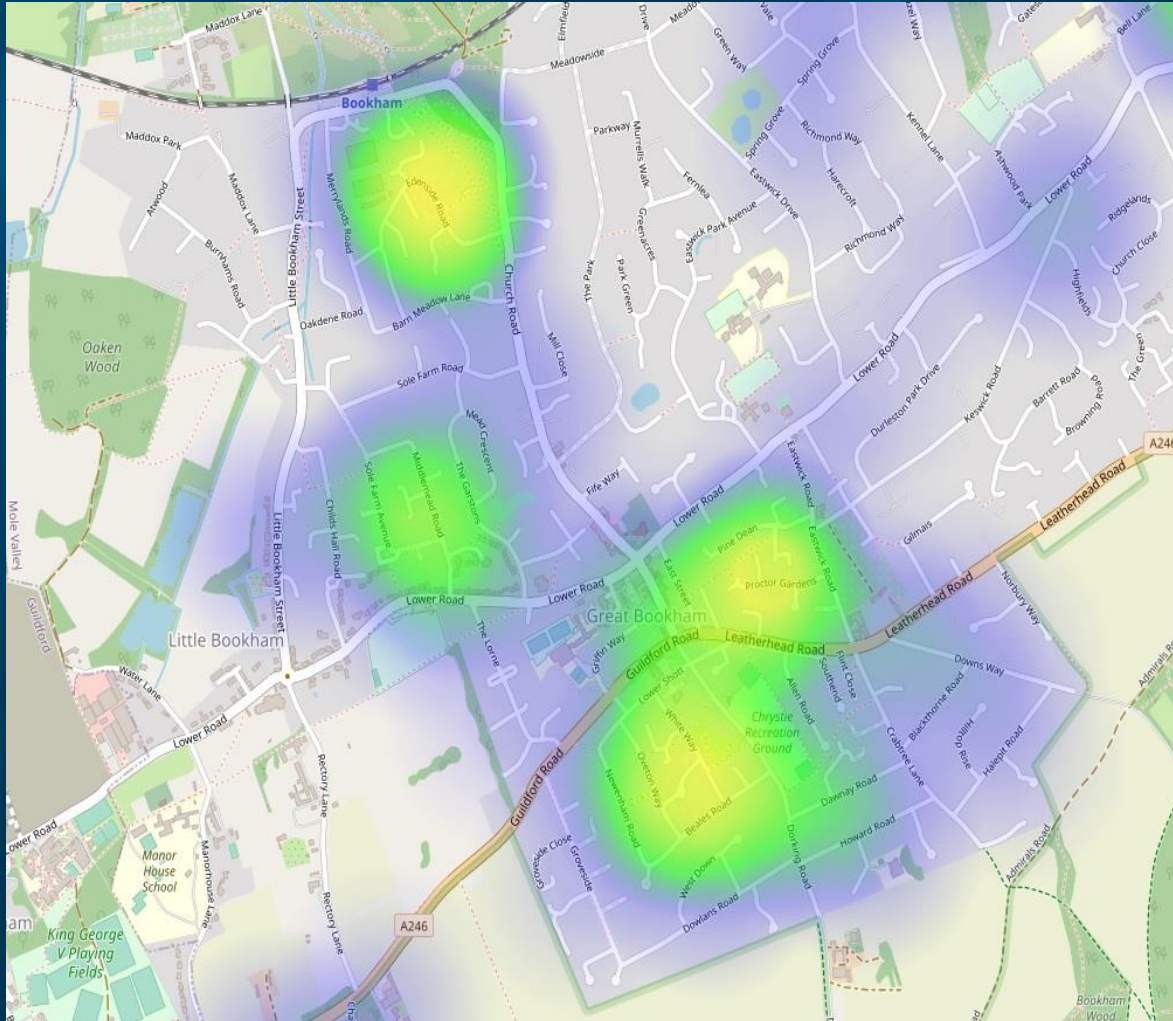

ASB – Bookham and Fetcham Aug22 – Jul23

ASB MVBFB ONE YEAR AUG 22 TO JUL 23	
Row Labels	Count of Detail
ROWDY BEHAVIOUR	49
NUISANCE NEIGHBOURS	28
VEHICLE NUISANCE	21
ABANDONED VEHICLE	9
ROWDY BEHAVIOUR PERSONAL	6
NOISE	6
MAL COMMS	4
LITTERING / DRUGS PARAPHERNALIA	2
TRESPASS	1
FIREWORKS	1
Grand Total	127

Crime – Bookham and Fetcham Aug22 – Jul23

ASB – Bookham and Fetcham Aug22 – Jul23

Questions...

A blue-tinted photograph of a police car's roof. A long, rectangular sign with the word "POLICE" in white capital letters is mounted on the roof. The background is blurred, showing the interior of the car and some equipment.