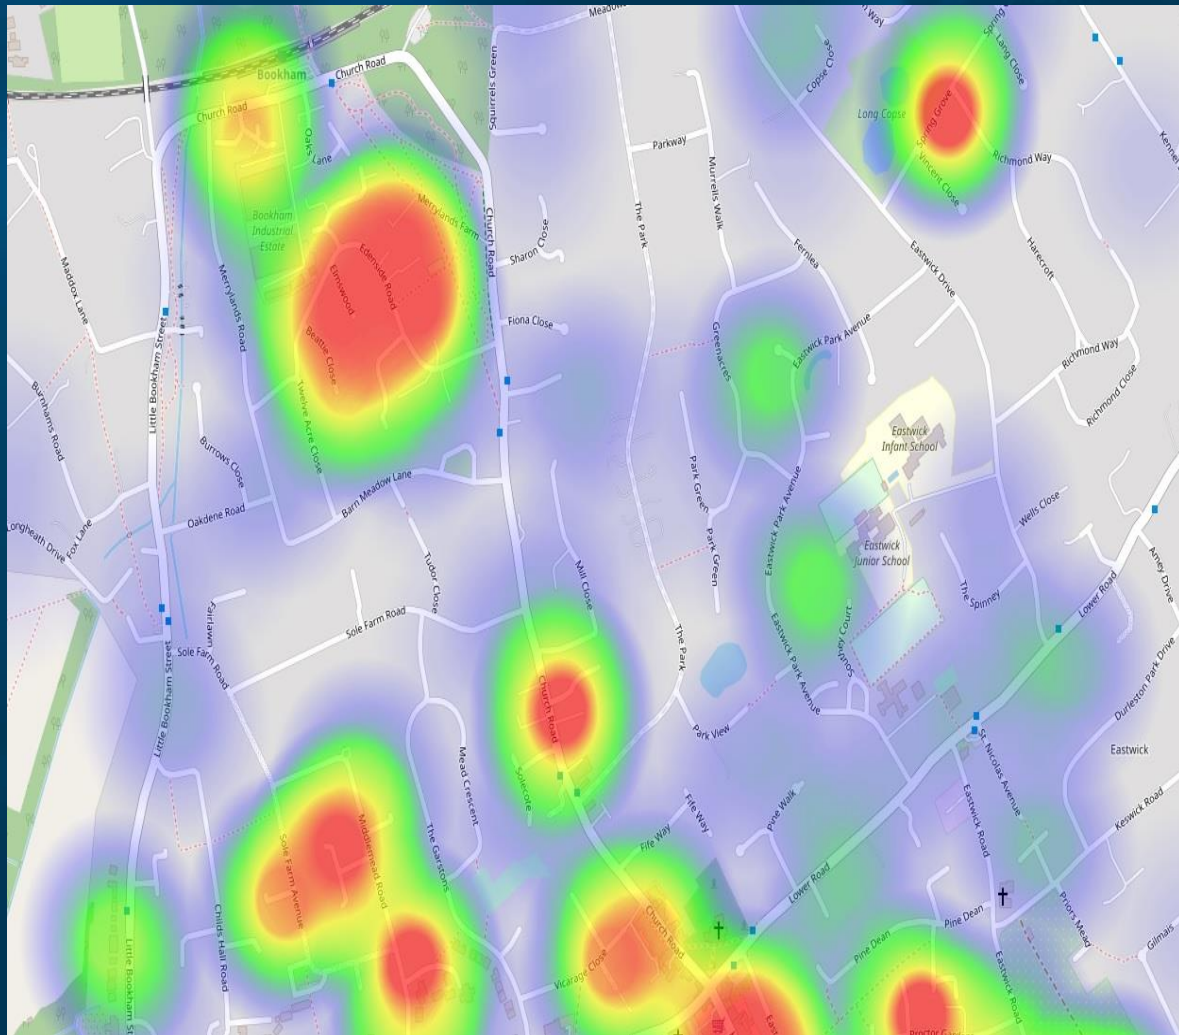

Crime – Bookham and Fetcham Aug22 – Jul23